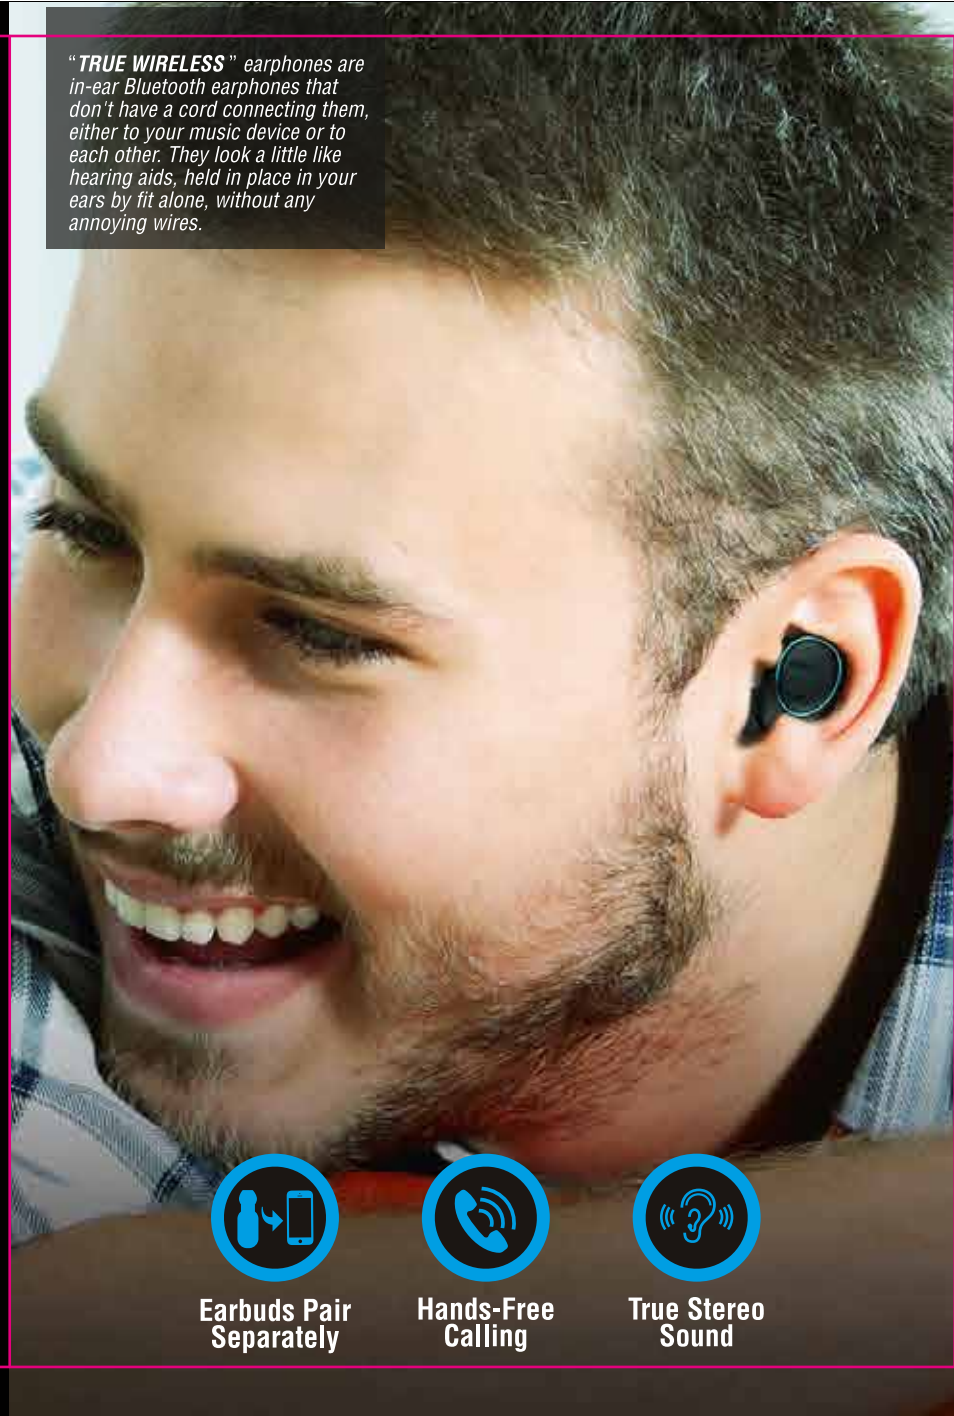

"TRUE WIRELESS" earphones are in-ear Bluetooth earphones that don't have a cord connecting them, either to your music device or to each other. They look a little like hearing aids, held in place in your ears by fit alone, without any annoying wires.